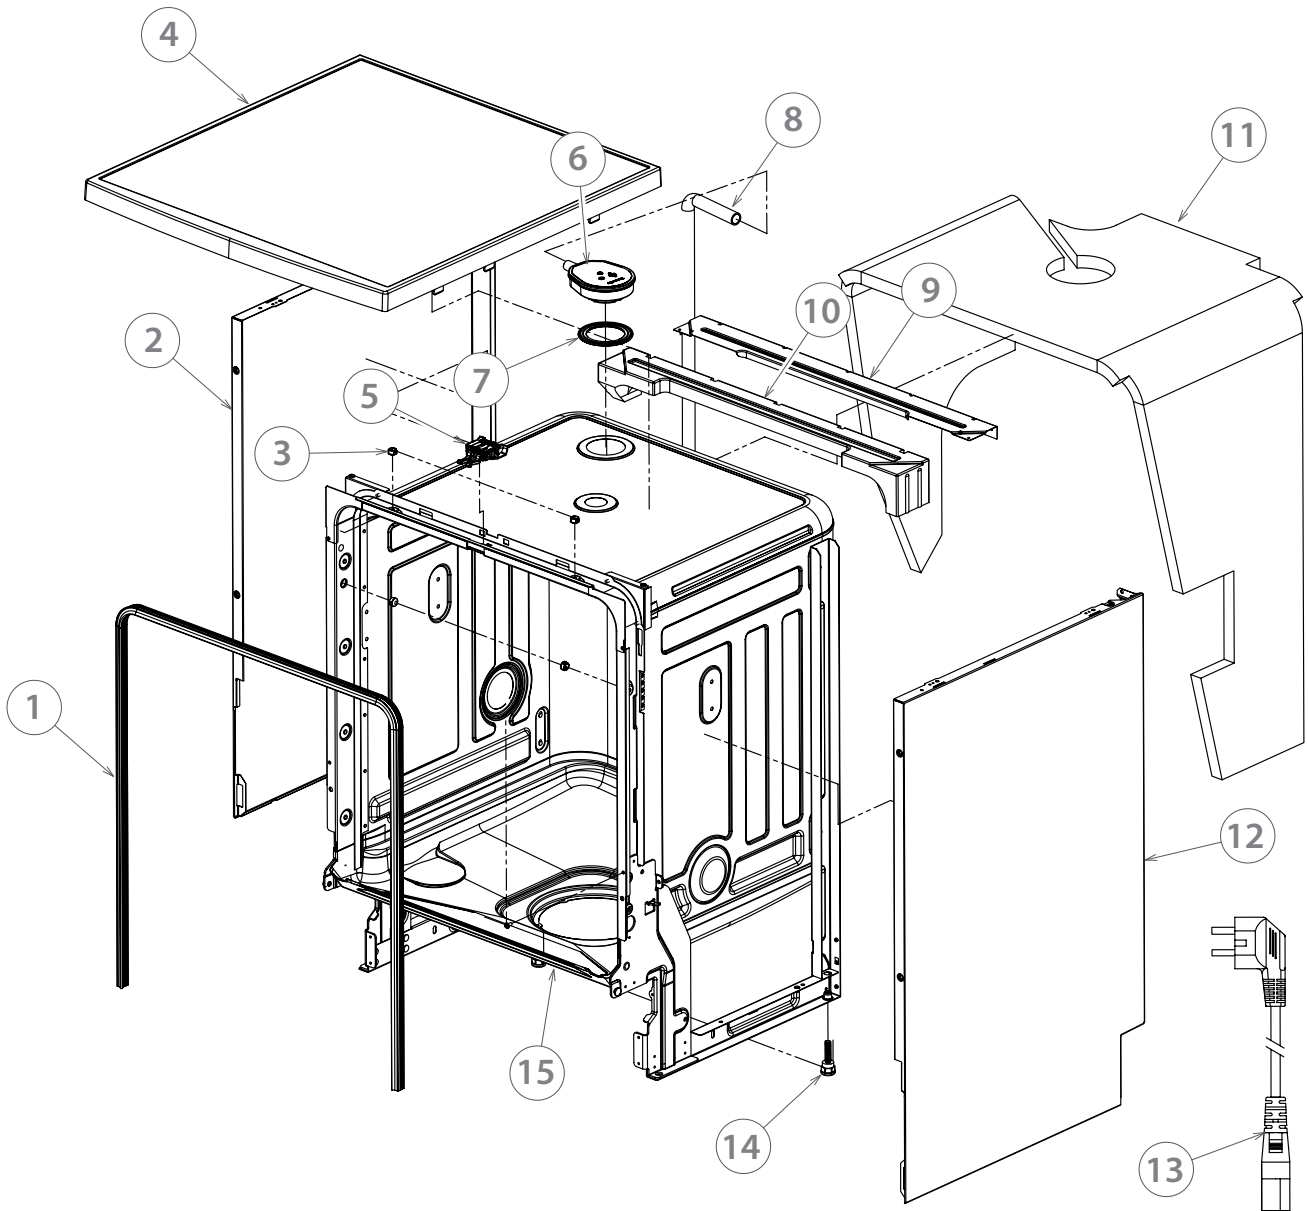

PARTS MANUAL

Dishwasher

DW60CKW1 FP AA

Product Code
80918-A

AA

Fisher & Paykel

CHASSIS & TUB COMPONENTS

BASKET COMPONENTS

SPRAY ARM COMPONENTS

SPRAY ARM COMPONENTS

BASE & FLOOD COMPONENTS

DOOR COMPONENTS