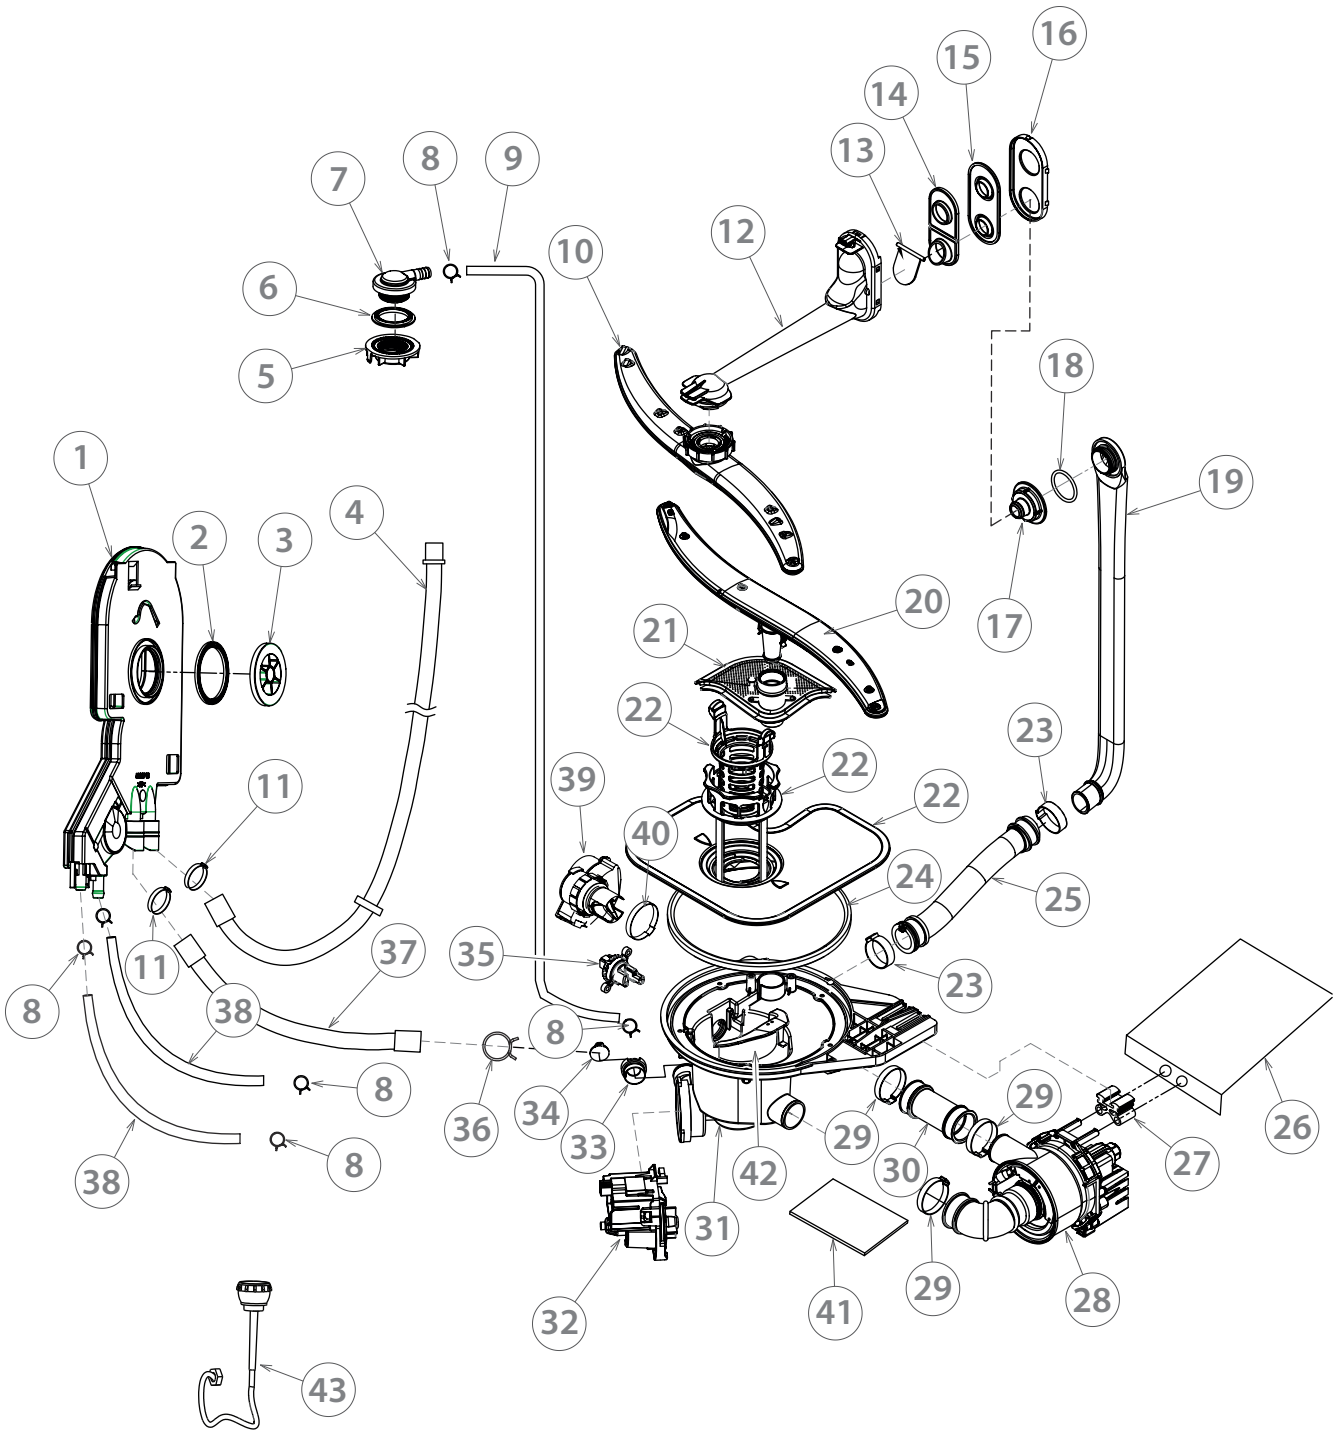

PARTS MANUAL

Dishwasher

DW60CKW1 FP AA

Product Code
80918-A

AA

Fisher & Paykel

CHASSIS & TUB COMPONENTS

BASKET COMPONENTS

SPRAY ARM COMPONENTS

SPRAY ARM COMPONENTS

BASE & FLOOD COMPONENTS

DOOR COMPONENTS