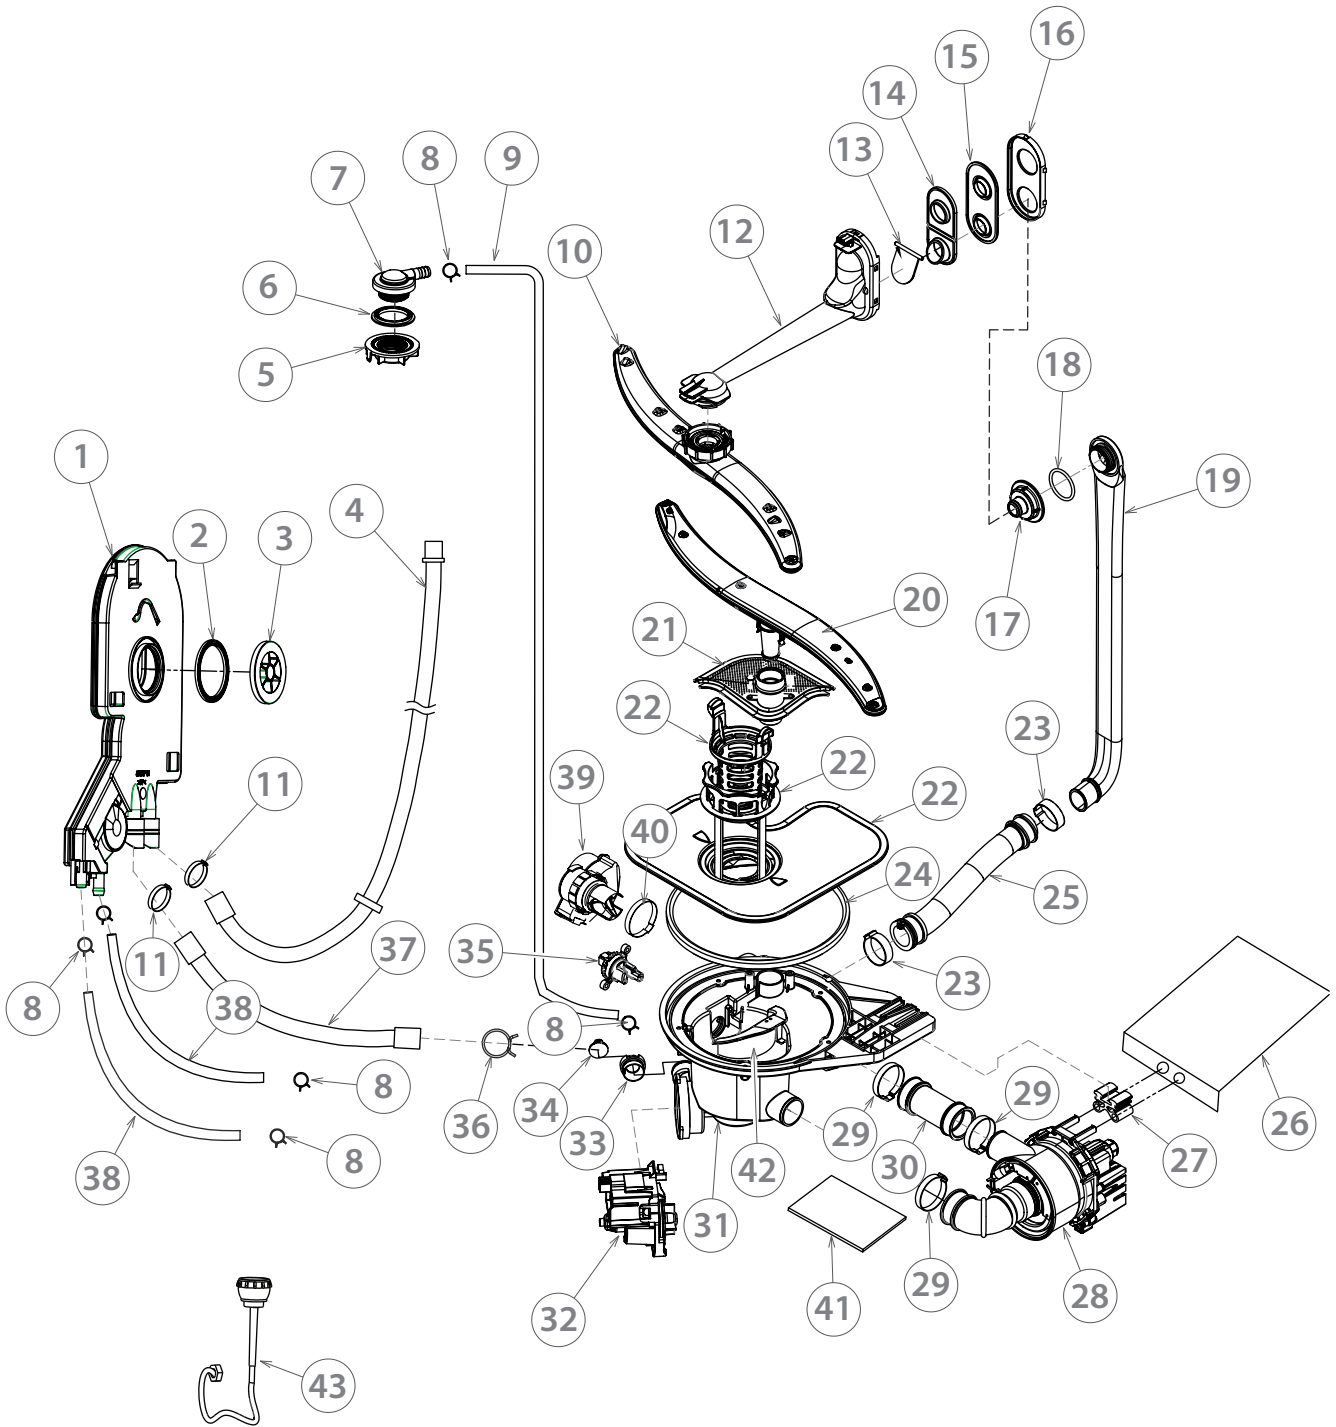

PARTS MANUAL

Dishwasher

DW60CKW1 FP AA

Product Code
80918-A

AA

Fisher & Paykel

CHASSIS & TUB COMPONENTS

BASKET COMPONENTS

SPRAY ARM COMPONENTS

SPRAY ARM COMPONENTS

BASE & FLOOD COMPONENTS

DOOR COMPONENTS