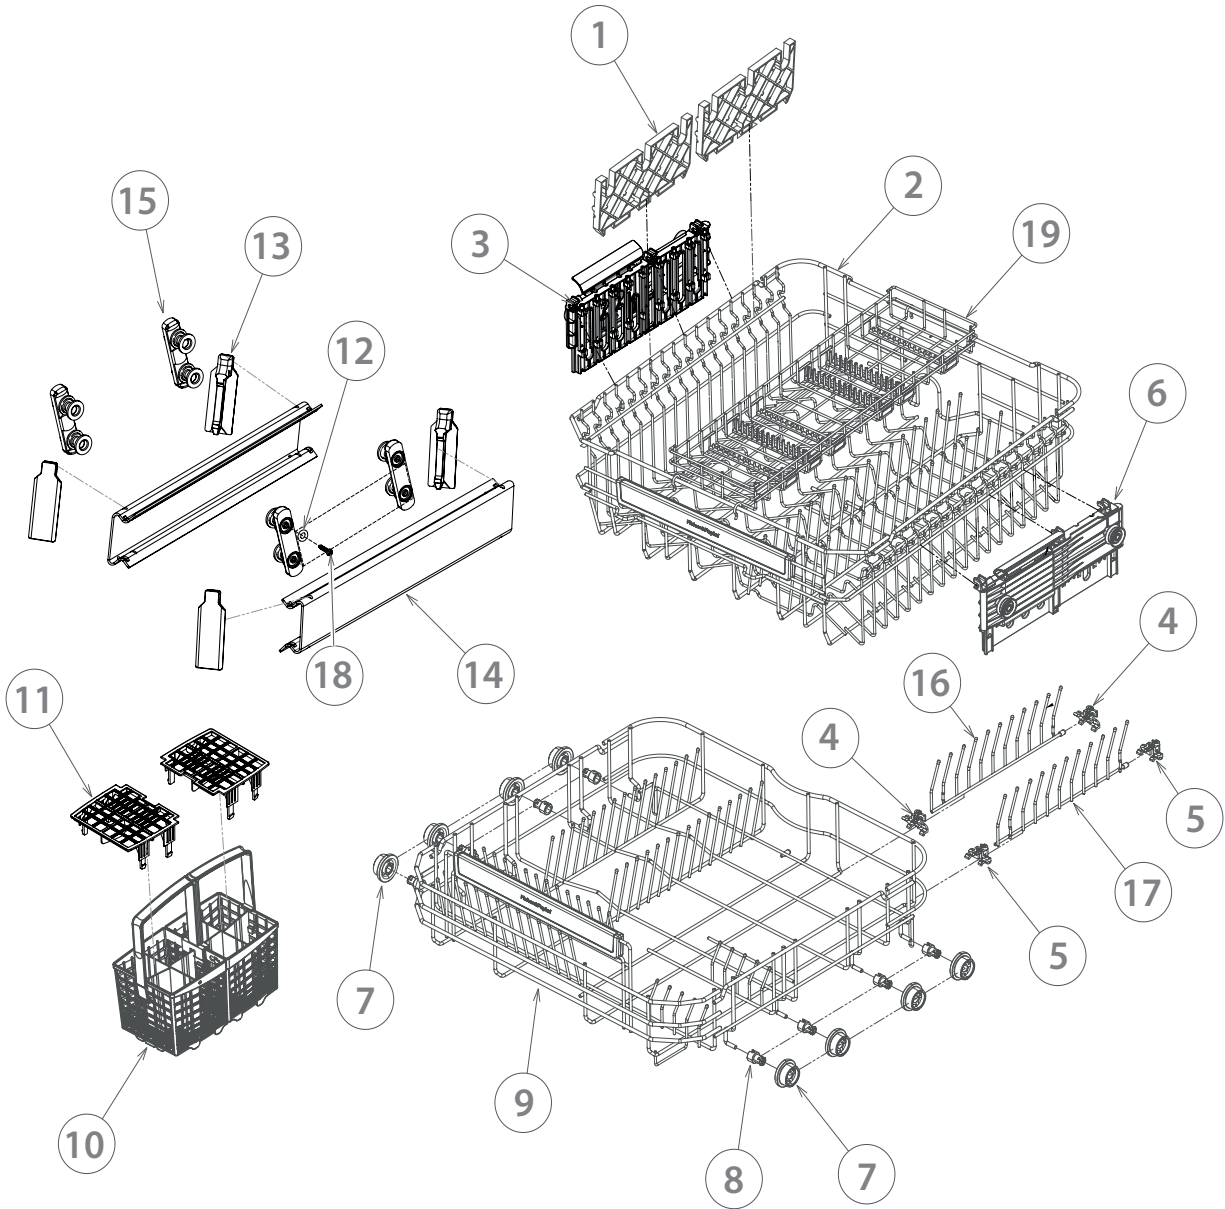

PARTS MANUAL

Dishwasher

DW60CKW1 FP AA

Product Code
80918-A

AA

Fisher & Paykel

CHASSIS & TUB COMPONENTS

BASKET COMPONENTS

SPRAY ARM COMPONENTS

SPRAY ARM COMPONENTS

BASE & FLOOD COMPONENTS

DOOR COMPONENTS