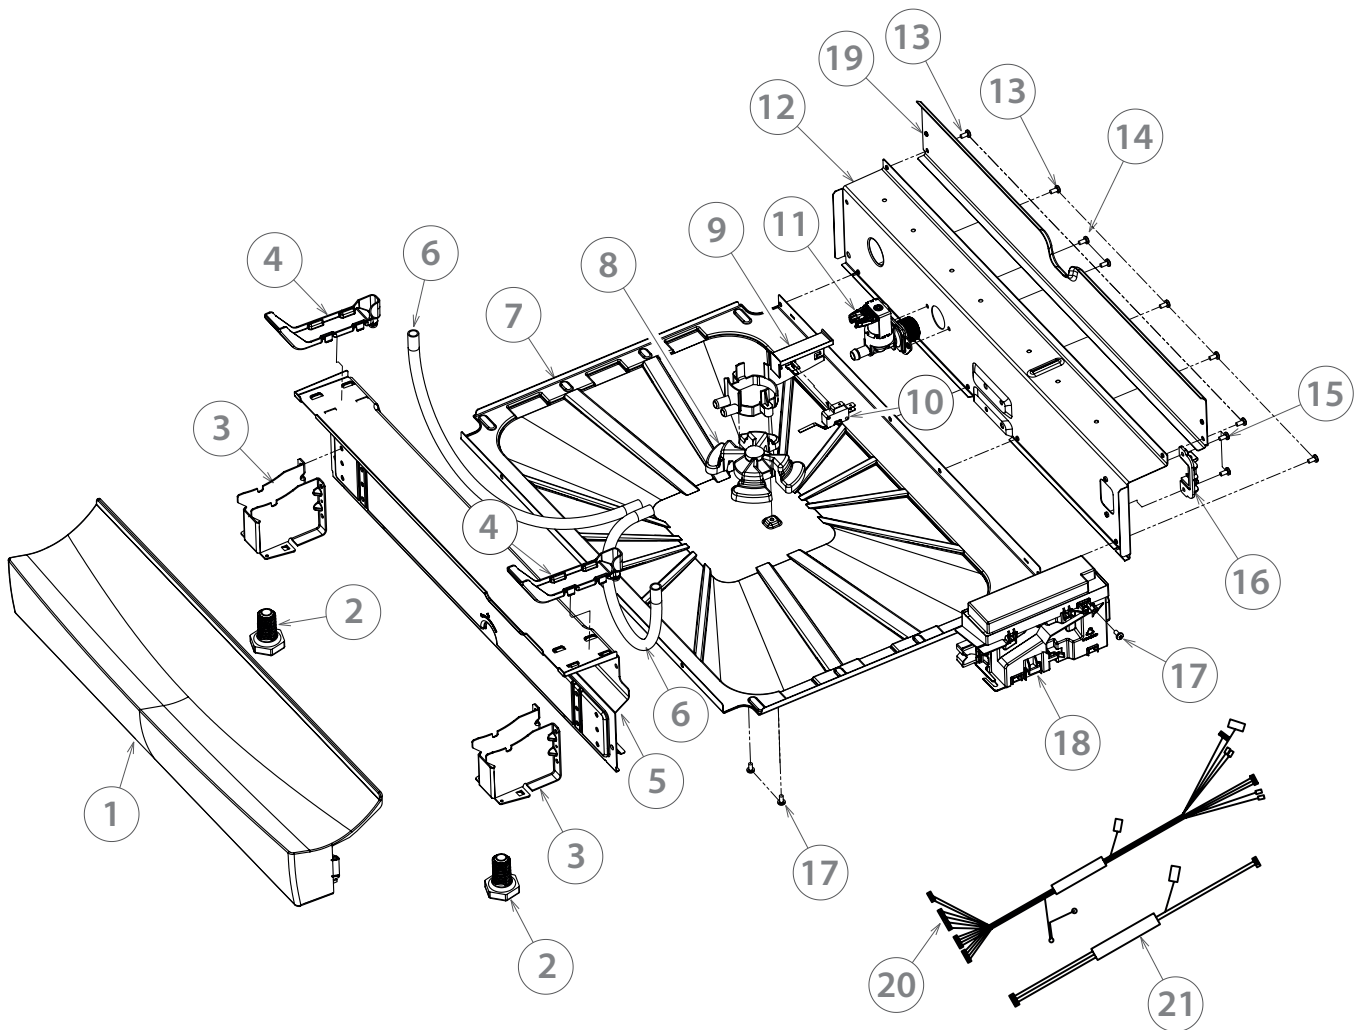

PARTS MANUAL

Dishwasher

DW60CKW1 FP AA

Product Code
80918-A

AA

Fisher & Paykel

CHASSIS & TUB COMPONENTS

BASKET COMPONENTS

SPRAY ARM COMPONENTS

SPRAY ARM COMPONENTS

BASE & FLOOD COMPONENTS

DOOR COMPONENTS